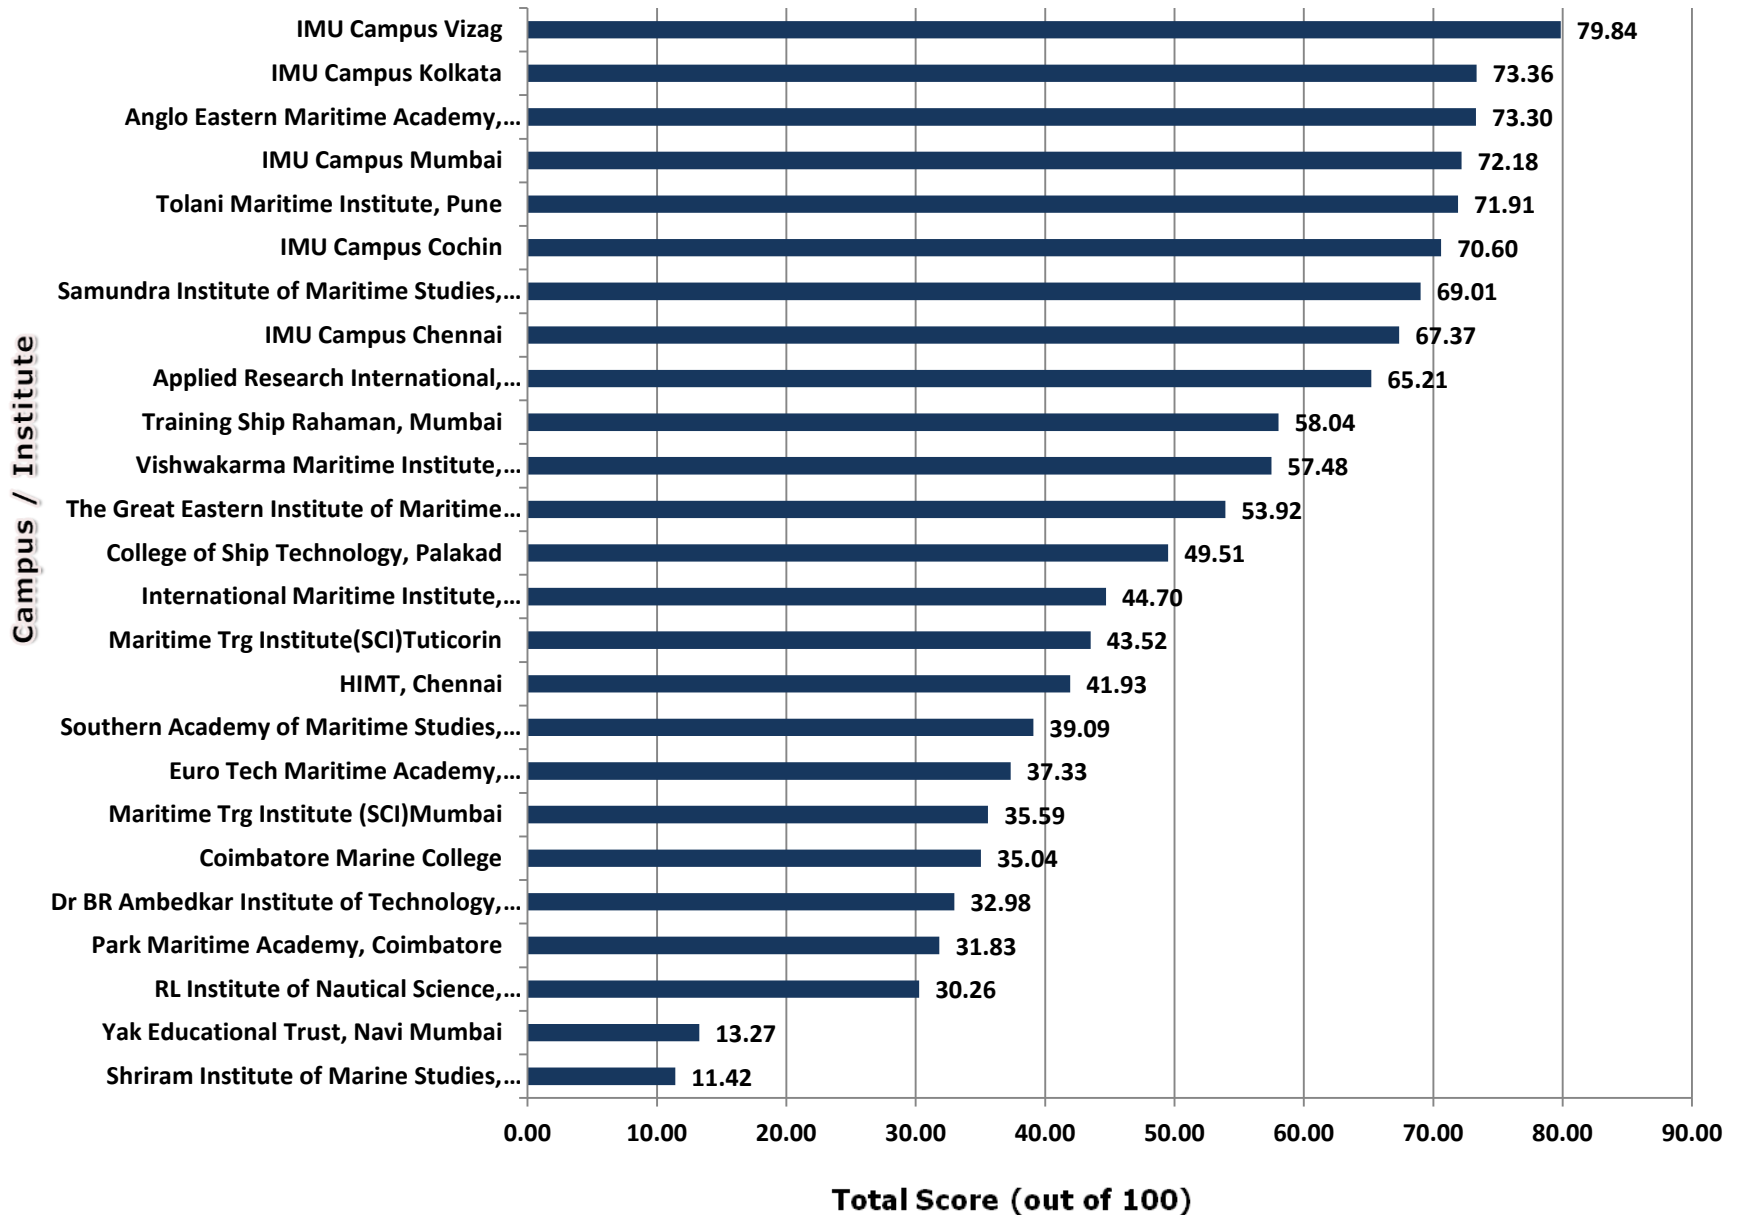

Overall Annual Ranking of IMU Campuses and Affiliated Institutes

Overall Annual Ranking of IMU Campuses and Affiliated Institutes

Rank	Campus / Institute	Courses Score (out of 10)	Admissions Score (out of 15)	Median CET Rank Score (out of 15)	Median PCM % Score (out of 10)	Dec 2015 Exam Score (out of 25)	Jun 2016 Exam Score (out of 25)	Total Score (out of 100)
1	IMU Campus Vizag	8.57	4.66	14.72	9.57	21.73	20.59	79.84
2	IMU Campus Kolkata	5.71	9.89	15.00	10.00	15.73	17.02	73.36
3	Anglo Eastern Maritime Academy, Mumbai	1.43	6.22	10.37	9.33	21.36	24.60	73.30
4	IMU Campus Mumbai	10.00	11.78	13.63	9.31	13.85	13.61	72.18
5	Tolani Maritime Institute, Pune	6.43	10.00	10.71	9.22	17.40	18.15	71.91
6	IMU Campus Cochin	10.00	7.59	12.09	8.98	16.63	15.31	70.60
7	Samundra Institute of Maritime Studies, Mumbai	4.29	5.18	7.54	9.11	21.02	21.87	69.01
8	IMU Campus Chennai	9.29	8.21	11.90	8.96	13.31	15.71	67.37
9	Applied Research International, New Delhi	1.43	2.02	8.74	8.90	24.72	19.40	65.21
10	Training Ship Rahaman, Mumbai	1.43	2.75	8.77	9.02	18.70	17.37	58.04
11	Vishwakarma Maritime Institute, Pune	1.43	3.37	8.38	9.14	16.49	18.67	57.48
12	The Great Eastern Institute of Maritime Studies, Mumbai	1.43	3.08	5.99	8.59	18.74	16.09	53.92
13	College of Ship Technology, Palakad	2.14	0.21	4.81	7.08	13.56	21.71	49.51
14	International Maritime Institute, Noida	4.29	4.20	6.80	9.02	10.54	9.85	44.70
15	Maritime Training Institute (SCI), Tuticorin	1.43	5.07	6.58	8.41	13.87	8.16	43.52
16	HIMT, Chennai	5.00	2.75	5.75	8.84	9.16	10.44	41.93
17	Southern Academy of Maritime Studies, Chennai	1.43	1.04	2.81	8.82	12.92	12.08	39.09
18	Euro Tech Maritime Academy, Cochin	2.86	1.79	4.81	8.82	8.75	10.31	37.33
19	Maritime Training Institute (SCI), Mumbai	1.43	6.04	3.24	8.65	8.30	7.93	35.59
20	Coimbatore Marine College	2.86	2.93	1.64	8.38	9.85	9.38	35.04
21	Dr BR Ambedkar Institute of Technology, Port Blair	1.43	0.03	5.75	8.82	4.28	12.67	32.98
22	Park Maritime Academy, Coimbatore	2.86	3.10	1.38	7.63	6.78	10.08	31.83
23	RL Institute of Nautical Science, Madurai	2.86	2.21	2.60	8.78	7.19	6.63	30.26
24	Yak Educational Trust, Navi Mumbai	1.43	1.17	1.94	8.73	0.00	0.00	13.27
25	Shriram Institute of Marine Studies, New Delhi	1.43	0.52	1.00	8.47	0.00	0.00	11.42